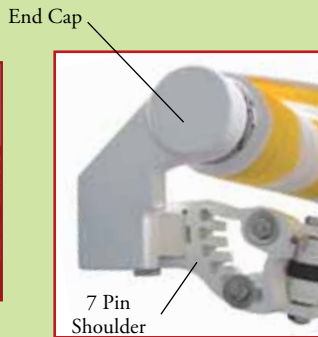

The durable extruded shoulder offers 7 pitch selections, making your desired awning angle easy to achieve.